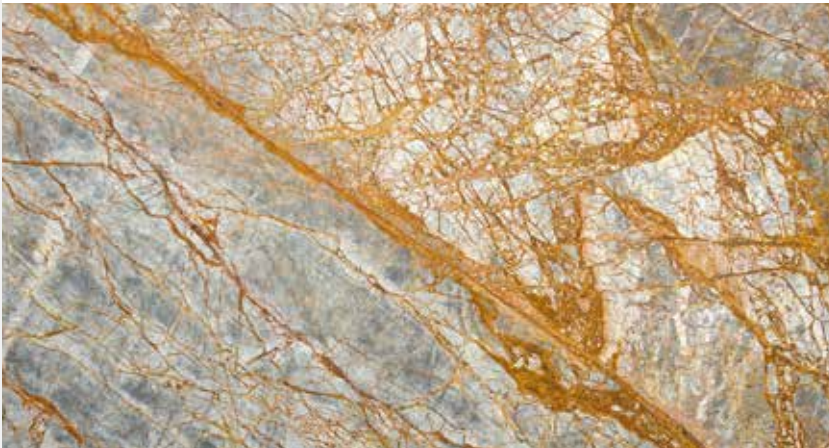

FRATTALE MARBLE LEATHERED

2 slabs in stock

Was $450/m² + gst

Now $295/m²+GST