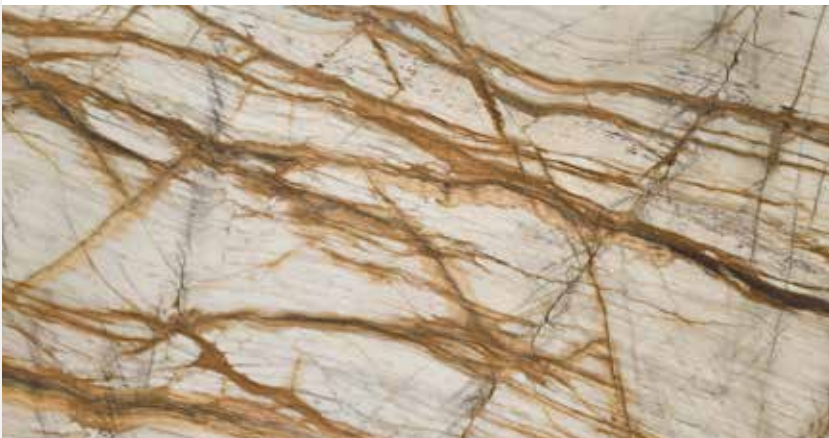

**Was \$325/m<sup>2</sup> + gst**

**Now \$220/m<sup>2</sup>+GST**

**ARABESCATO CORCHIA MARBLE HONED**

4 slabs in stock

Was \$880/m<sup>2</sup> + gst

**Now \$650/m<sup>2</sup>+GST**

**ARABESCATO GOLD MARBLE HONED**