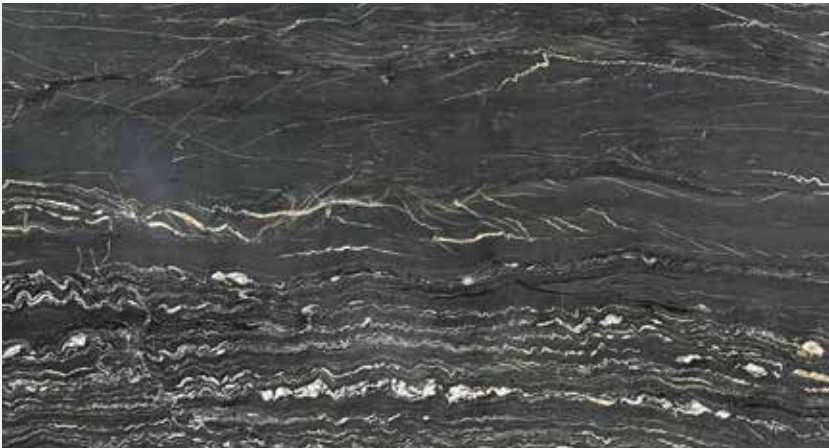

**Now \$395/m<sup>2</sup>+GST**

**TOBLERONE MARBLE HONED**

6 slabs in stock

Was \$295/m<sup>2</sup> + gst

**Now \$190/m<sup>2</sup>+GST**

**TROPICAL STORM QUARTZITE HONED**

4 slabs in stock

Was \$446/m<sup>2</sup> + gst